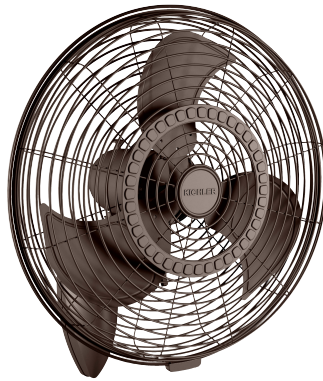

Shown: 339224NI Brushed Nickel Finish with Brushed Nickel Blades

24" Pola™

339224SNB
Satin Natural Bronze Finish
Satin Natural Bronze Blades